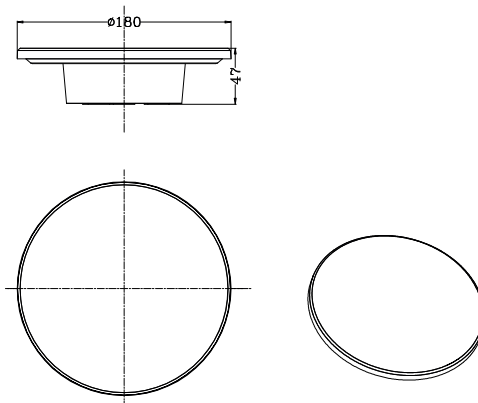

TECHNICAL DATA

TYPE

Professional LED for Exterior Lighting.

PRO	CRI ≥ 80	
IP65		L°
220-240V 50/60Hz		15,000h L70

Model:	Circle S+
Format:	Round
Location:	Exterior / Interior
Wattage:	12W
Materials:	Plastic
Led Color:	3CCT: 3000K / 4000K / 6500K
Product Dimension:	D180
IP Code:	65
Fixation:	Wall
CRI :	80
Lumen Output:	1080LM
Frequency:	50/60 Hz
Beam Angle:	L°

DIMENSION DRAW

OUTDOOR